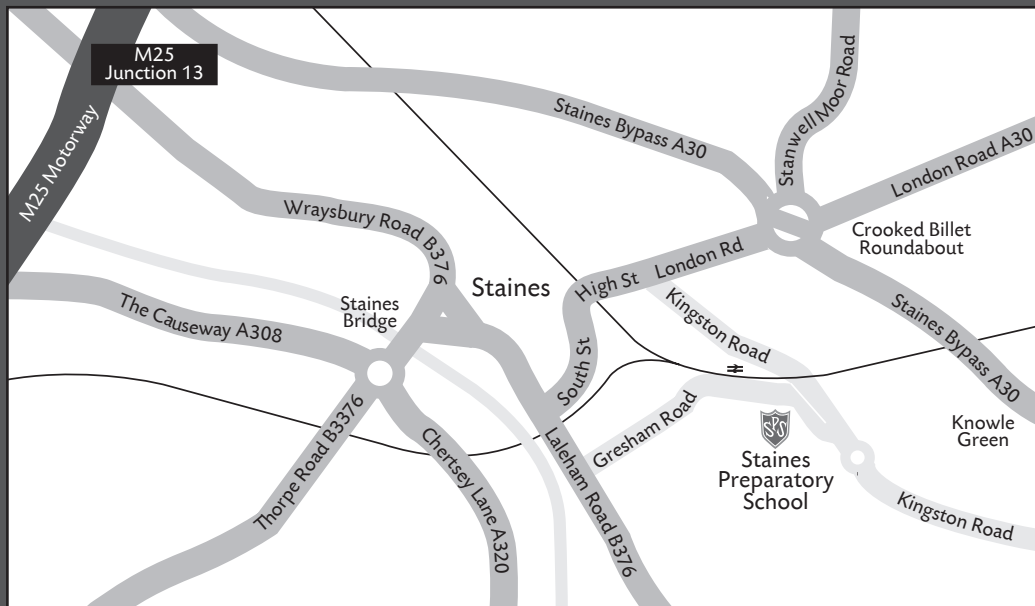

STAINES PREPARATORY SCHOOL AND SUNFLOWERS NURSERY

SCHOOL BUS ROUTES

- Route 1 Osterley - Isleworth
- Route 2 Cranford - Heston - Hounslow - Stanwell
- Route 3 Southall - Norwood Green - Heston - Hounslow
- Route 4 Twickenham - Feltham - Bedfont - Ashford

HOW TO FIND US

From the A30 (Staines Bypass) follow the signs to Staines Town Centre (A308). Take the 3rd left, Kingston Road for 1/2 mile, reaching a roundabout by Spelthorne Council Offices. Turn back at the roundabout to the direction you were taking and bear left at the first turning. You will see the school on your left.

If crossing Staines Bridge take the B376 Laleham Road then the 3rd left after the one way system (Gresham Road). Proceed for approximately 1/2 mile past Staines Railway Station. The school is a further 250 yards on your right.